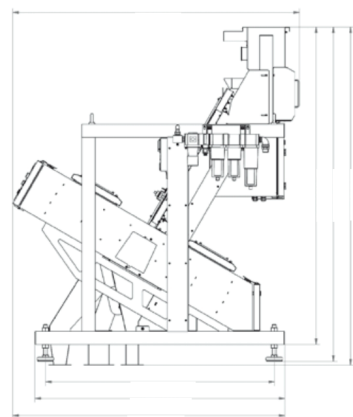

Shape and Size Sorting

- Delta algorithms can be customized for specific requirements or user-generated, using the automated image capture system

W

TCS sorters can be remotely accessed and controlled from any smartphone, tablet or PC.

H

D

Technical Data

Model	MAX-1	MAX-2	MAX-3	MAX-4	MAX-5	MAX-6	MAX-7
Electrical	110 or 220 VAC 50 or 60 Hz single phase power 1.3 KW	110 or 220 VAC 50 or 60 Hz single phase power 1.5 KW	110 or 220 VAC 50 or 60 Hz single phase power 2.0 KW	110 or 220 VAC 50 or 60 Hz single phase power 2.5 KW	110 or 220 VAC 50 or 60 Hz single phase power 3.0 KW	110 or 220 VAC 50 or 60 Hz single phase power 3.5 KW	110 or 220 VAC 50 or 60 Hz single phase power 4.2 KW
Air	26 CFM @ 100 PSI 0.7m ³ /minute @ 7 Bar	52 CFM @ 100 PSI 1.4m ³ /minute @ 7 Bar	78 CFM @ 100 PSI 2.2m ³ /minute @ 7 Bar	104 CFM @ 100 PSI 2.9m ³ /minute @ 7 Bar	130 CFM @ 100 PSI 3.7m ³ /minute @ 7 Bar	156 CFM @ 100 PSI 4.4m ³ /minute @ 7 Bar	182 CFM @ 100 PSI 5.1m ³ /minute @ 7 Bar
Operating Temperature	32°F - 104°F 0°C - 40°C	32°F - 104°F 0°C - 40°C	32°F - 104°F 0°C - 40°C	32°F - 104°F 0°C - 40°C	32°F - 104°F 0°C - 40°C	32°F - 104°F 0°C - 40°C	32°F - 104°F 0°C - 40°C
Net Weight	500Kg / 1103Lbs	690Kg / 1522Lbs	880Kg / 1940Lbs	1050Kg / 2315Lbs	1150Kg / 2536Lbs	1270Kg / 2756Lbs	1430Kg / 3553Lbs
W - Width	930mm / 37in	1244mm / 49in	1558mm / 62in	1872mm / 74in	2186mm / 87in	2500mm / 99in	2814mm / 111in
D - Depth	1784mm / 71in	1784mm / 71in	1784mm / 71in	1784mm / 71in	1784mm / 71in	1784mm / 71in	1784mm / 71in
H - Height	2182mm / 86in	2182mm / 86in	2182mm / 86in	2182mm / 86in	2182mm / 86in	2182mm / 86in	2182mm / 86in