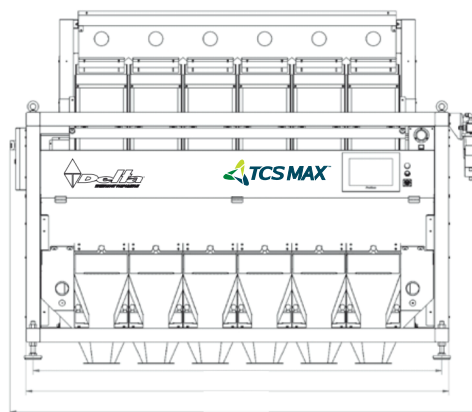

DELTA'S SIGNATURE COLOR SORTER

with a fully automated calibration process powered by INTELLI-MAX™

Cameras

- RGB HD full color - multi-spectrum configuration
- 16,000 pixel phosphor-coated CCD sensors increase spectral response to 1,100 nm (NIR)
- 36,000 scan lines per second (11,800 per line of color RGB / 5,400 pixels)
- Two cameras per tray – dual side viewing front & back
- Resolution 0.05mm

Illumination System

- LED - broad spectrum, high intensity and long life
- LED electronic background with 16 million color combinations automatically adjusts to input product
- Automatically adjustable to the incoming product/defects to be removed using Delta's proprietary Intelli-MAX™ AI algorithm

Shape and Size Sorting

- Delta algorithms can be customized for specific requirements or user-generated, using the automated image capture system

W